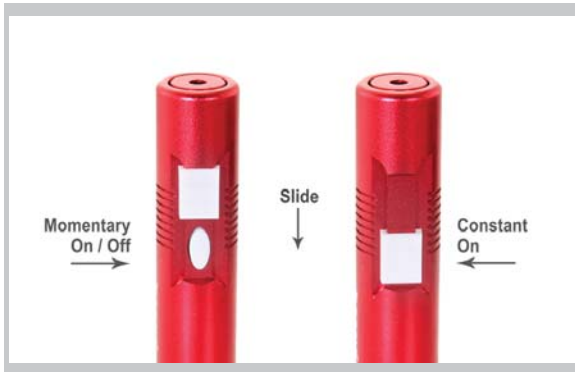

Product Design & Specifications

The professional choice in premium laser products

D-5-R

Duet® Ruby Red Laser Pointer

Red - 635nm (Ruby Series)

Design & Operation

The Duet® Ruby is truly innovative. Most laser pointers have either a momentary push button or constant on click switch for hands free operation. The Duet® Ruby has both. The oval button is a momentary pressure switch for hand held pointing; the square button slider switch allows for hands free use.

The unit emits the highest power 635nm red laser light. Projects a brilliant ruby red laser dot. No comparison to cheaper 645~650nm red laser pointers - the Duet® Ruby is twice as bright - visible range of 4,500 ft. (Night) The red laser module operates on 1 pc CR123A lithium battery for superior battery life - forty (40) hours constant on operation!

The Duet® Ruby is the product of new design technologies and manufacturing efficiencies. Red laser is eye safe - IEC Class 3R and FDA Class IIIa. Ships with free Z-Bolt® lanyard for neck or wrist, black nylon belt carry pouch (MOLLE Style) Beautiful "hot rod" red finish - constructed of long lasting anodized aluminum.

Batteries

Remove Cap. Insert CR123A or equivalent with (+) Tip toward cap. Replace Cap. Do not attempt to remove aperture; voids warranty.

Box Contents - Features

- Special Switch Function - Constant On/Off & Push Button
- Battery Life - Forty (40) Hours Constant On Operation
- Power Source - 1pc CR123A (Included)
- Hands Free Operation, Hand Held Use
- Nylon Belt Carry Pouch (MOLLE Style)
- 36" Red Nylon Z-Bolt® Lanyard
- User Guide & Specification Card
- Anodized Aluminum Casing
- Jet Black Finish