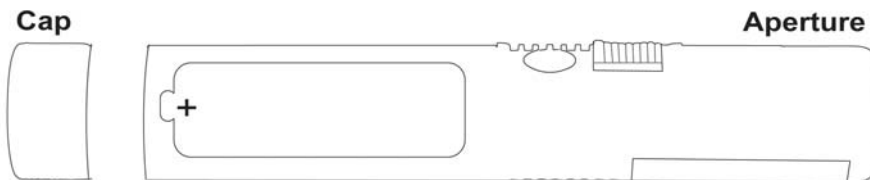

Batteries

Remove Cap. Insert CR123A or equivalent with (+) Tip toward cap. Replace Cap. Do not attempt to remove aperture; voids warranty.

Box Contents - Features

- Special Switch Function - Constant On/Off & Push Button
- Battery Life - Forty (40) Hours Constant On Operation
- Power Source - 1pc CR123A (Included)
- Hands Free Operation, Hand Held Use
- Nylon Belt Carry Pouch (MOLLE Style)
- 36" Red Nylon Z-Bolt® Lanyard
- User Guide & Specification Card
- Anodized Aluminum Casing
- Jet Black Finish

Laser Specifications

- Length 4.45 in. x Diameter 0.75 in. (113 mm x 19 mm)
- Wavelength (Color) - 635 nm (Ruby Red)
- Diode Operating Life - 3,000 to 5,000 Hrs
- Diode Circuit - Computerized APC
- Beam Diameter at Source - 1.1 mm
- Output Mode - Constant Wave
- Output Power - 3.0 ~ 5.0 mW
- Range (Night) - 4,500 ft.
- FDA Safety Class - IIIa
- ANSI Safety Class - 3R
- Warranty - 1 Year

Z-Bolt.com/Guides